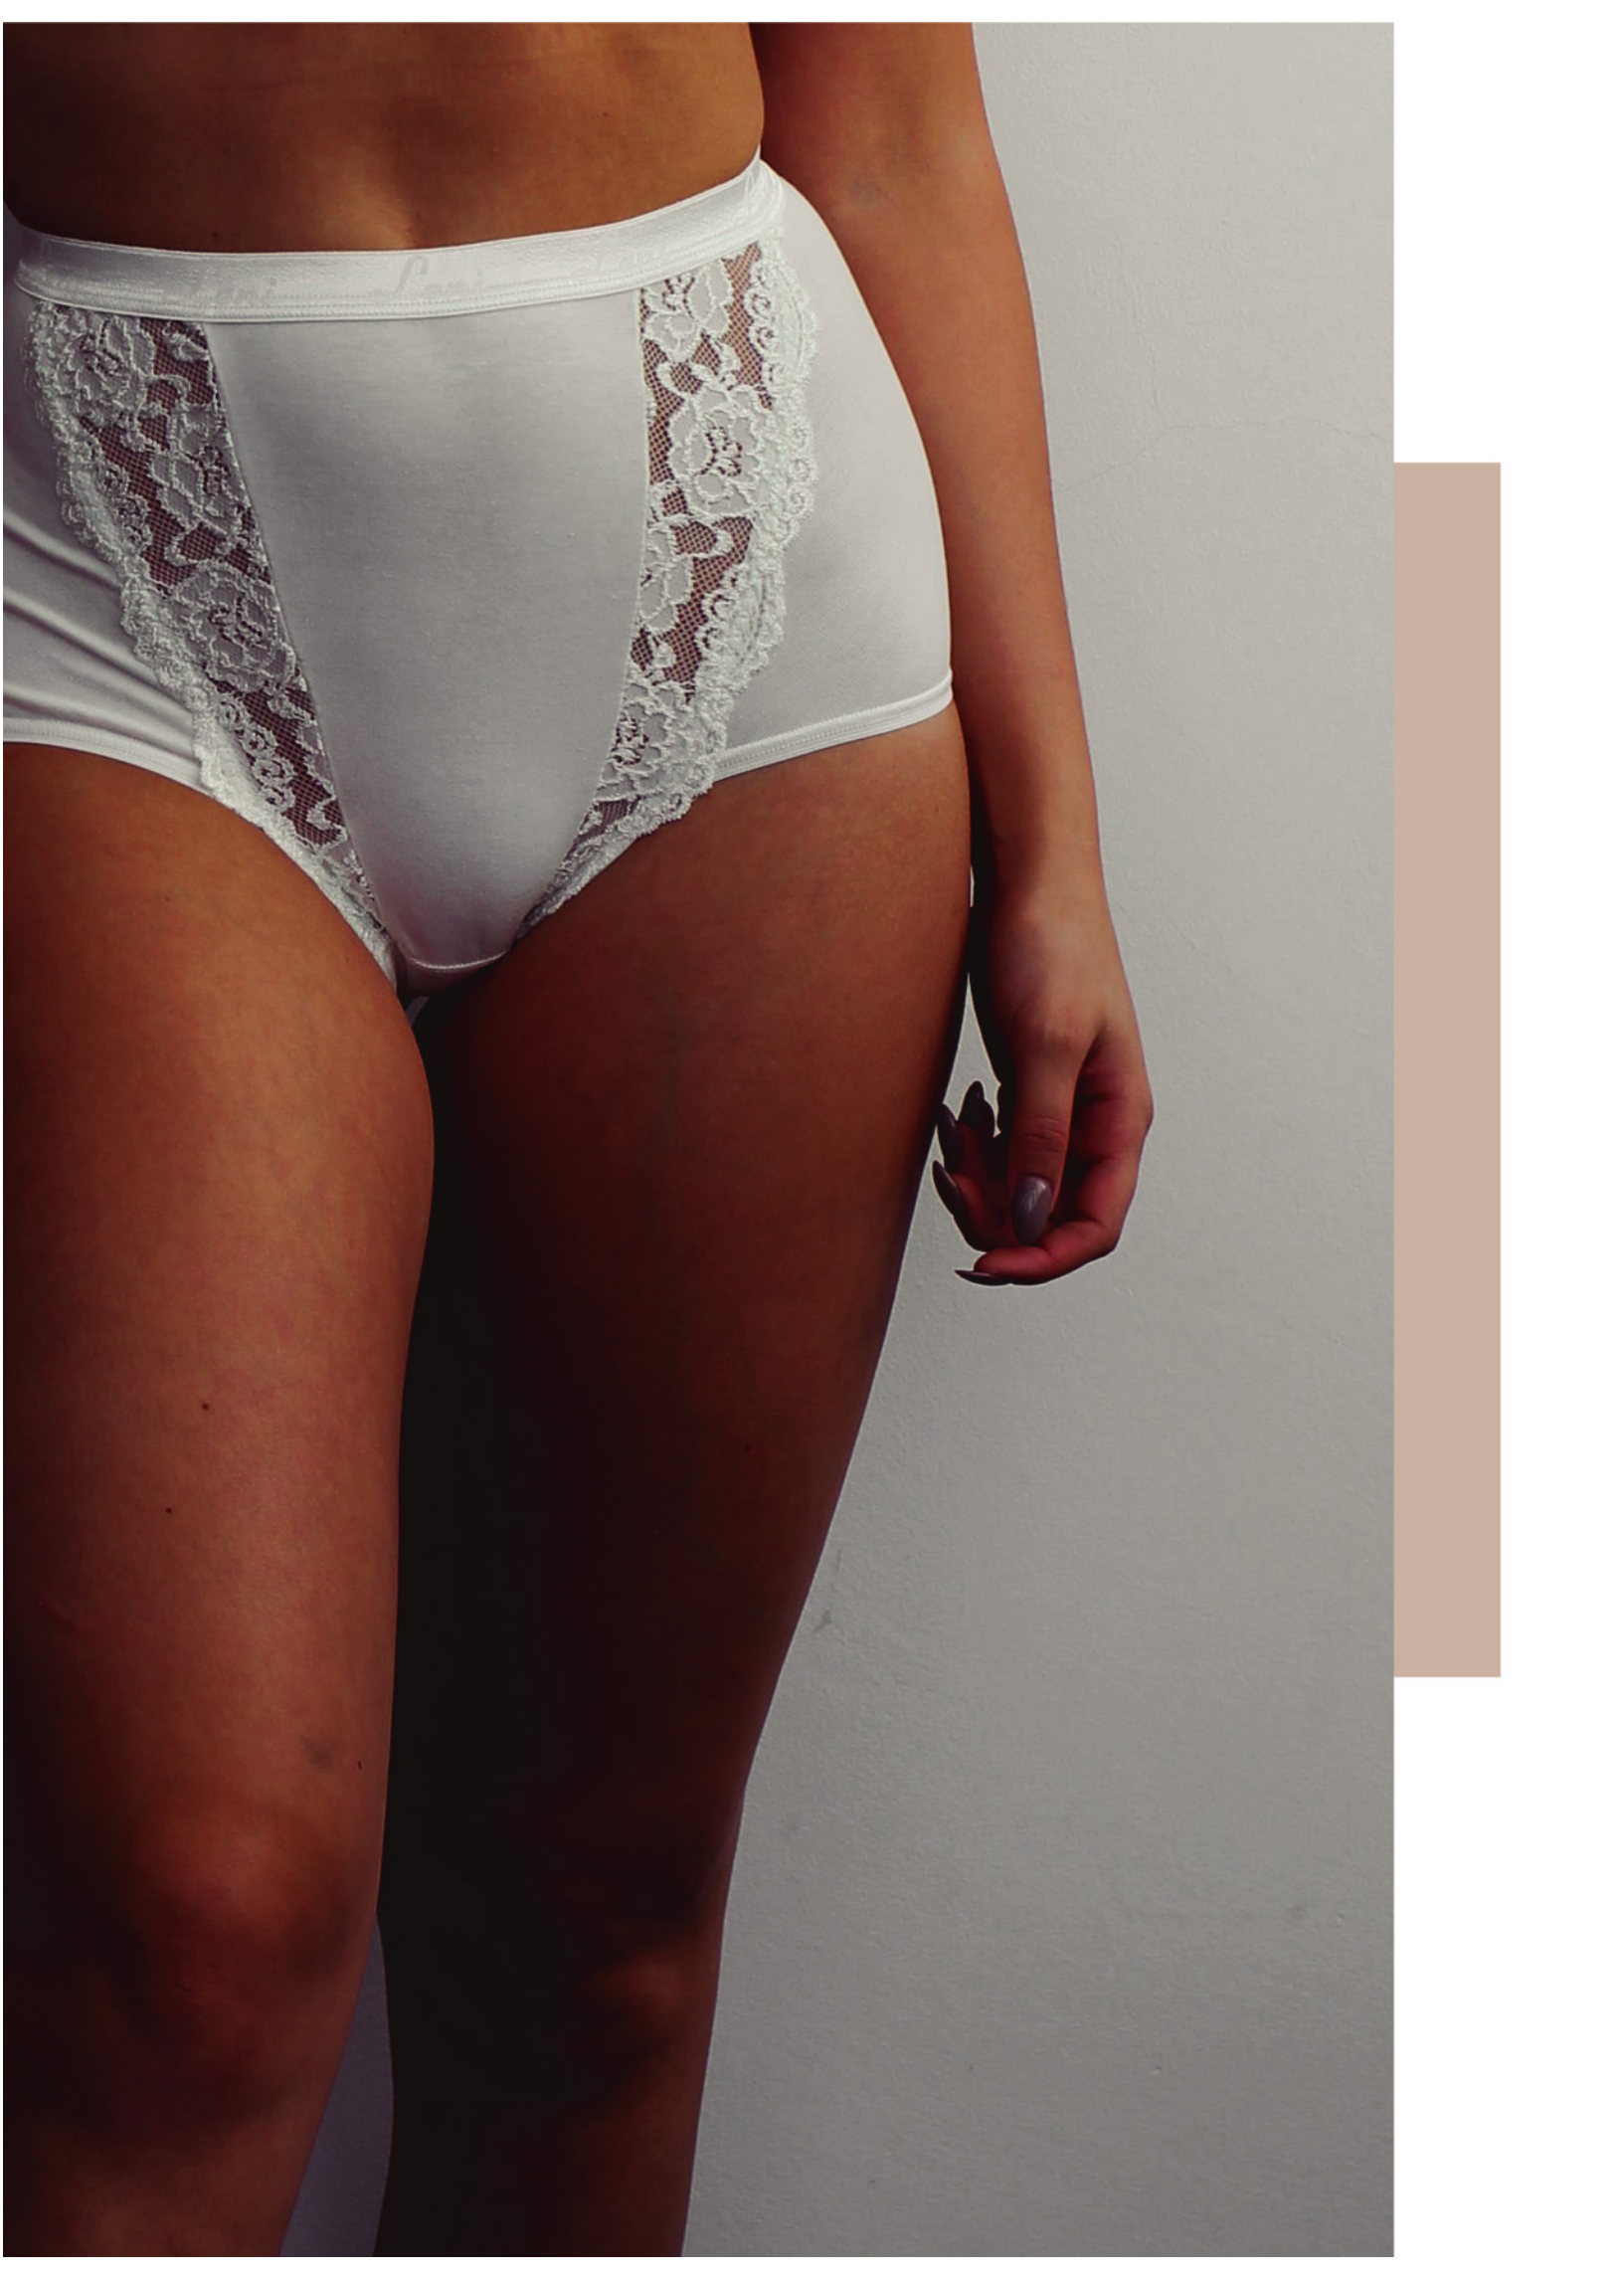

BRAGA LISA - 7409 JERSEY 95% ALG + 5% EA

leni[®]

BRAGA C/ RENDA - 7411 JERSWEY 95% ALG + 5% EA

BRAGA - 237 80% PA + 20% EA

A man with dark hair and a beard is shown from the back, shaving his neck in a shower stall. He is holding a safety razor to his skin. The shower stall has dark grey tiles and a circular mirror on a chrome stand. In the background, a small shelf holds three bottles of grooming products. The lighting is dramatic, highlighting the man's skin and the texture of his hair.